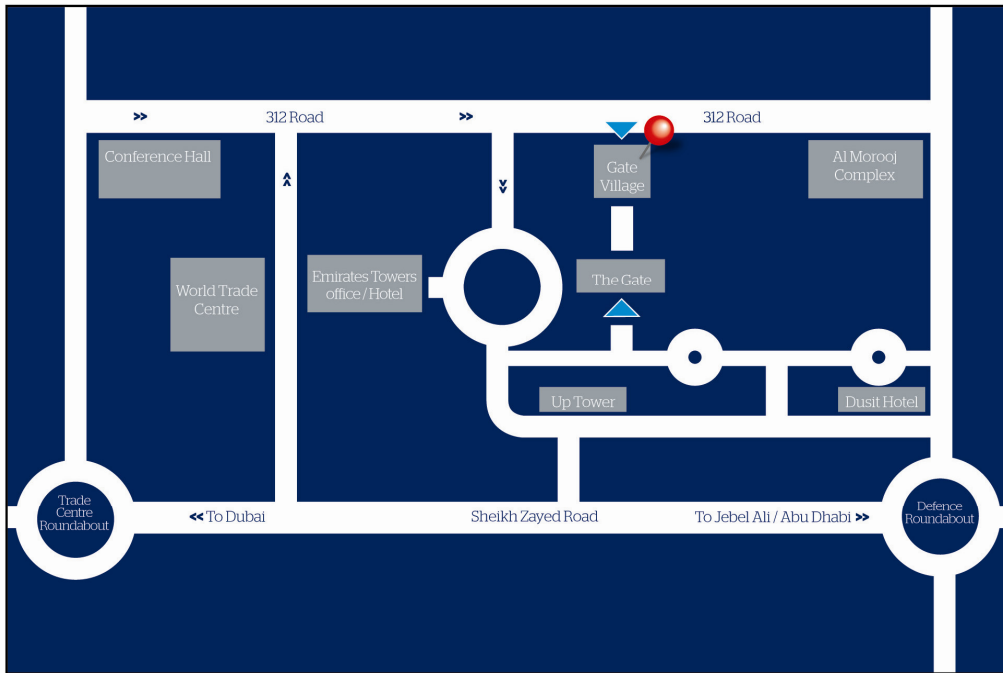

Level 3, Building 5  
Gate Village, DIFC  
P.O. Box 506629  
Dubai  
United Arab Emirates

T +971 (0) 4 425 8100  
E dubai@mrl-group.com

Entrance

Office

**Directions to our Dubai Office**

### **Directions to our Dubai office**

This office can be accessed by either the 312 Road or via the entrance to The Gate.

If you require further instructions, please call or email this office on the details provided above.